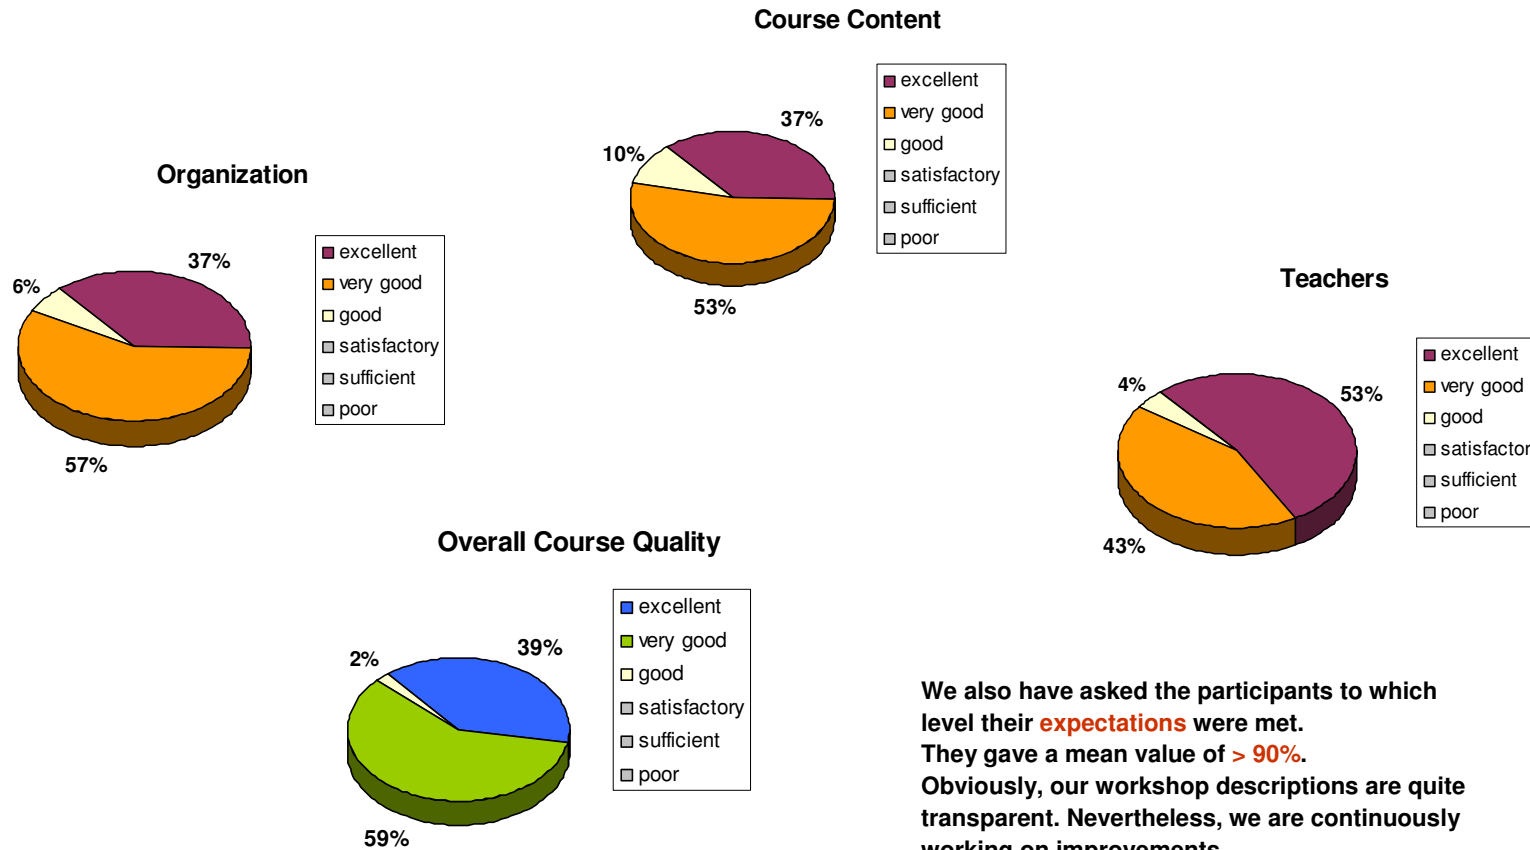

User evaluation of the five last regular **ARB/SILVA Workshops** in Bremen, Germany
 (September 2008 - December 2010; 50 participants in total)

We also have asked the participants to which level their **expectations** were met. They gave a mean value of **> 90%**. Obviously, our workshop descriptions are quite transparent. Nevertheless, we are continuously working on improvements ... Many thanks for all the positive feedback!

The 4 day workshops are operated by Ribocon.
 For more information please visit www.ribocon.com